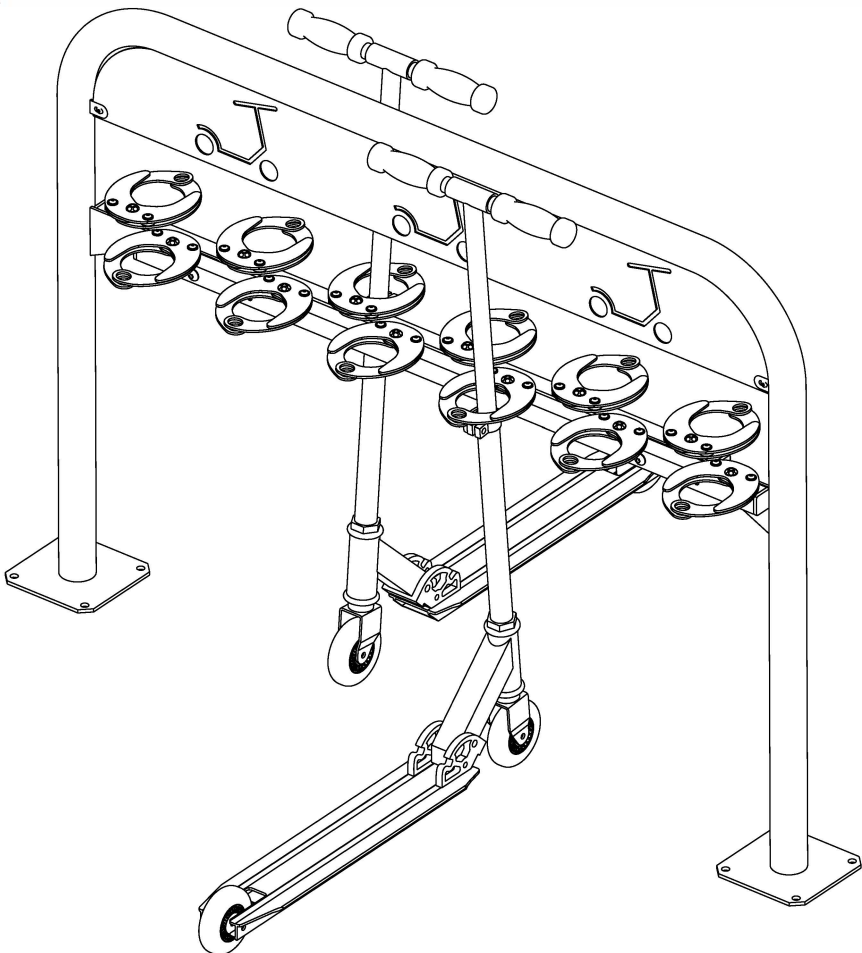

B061C12

 A x24 (PRB06101BZN)	 B x12 (PRB06102BPO)	 C x24 (EM20 10 4)	 D x24 (EM10 6 8)	 E x24 (VIBHC06 50)	 F x26 (VRM06)	 G x26 (VEH06BONY)
 H x2 (B061SE1NO)	 I x4 (EMC30I)	 J x1 (B061SE4NO)	 K x12 (VITM08 50)	 L x12 (EM12 8 8)	 M x14 (VEH08NY)	 N x2 (VRM08)
 O x1 (PRB06107PO)	 P x2 (VIBHC06 16)	 Q x2 (VITM08 80)	<p>Outils nécessaires (non fournis) (not included)</p>   			

Outils nécessaires (non fournis) (not included)

TX40

(fourni - included)

VIDEO DEMONSTRATION
B061 - M508

*non fournis
not included*