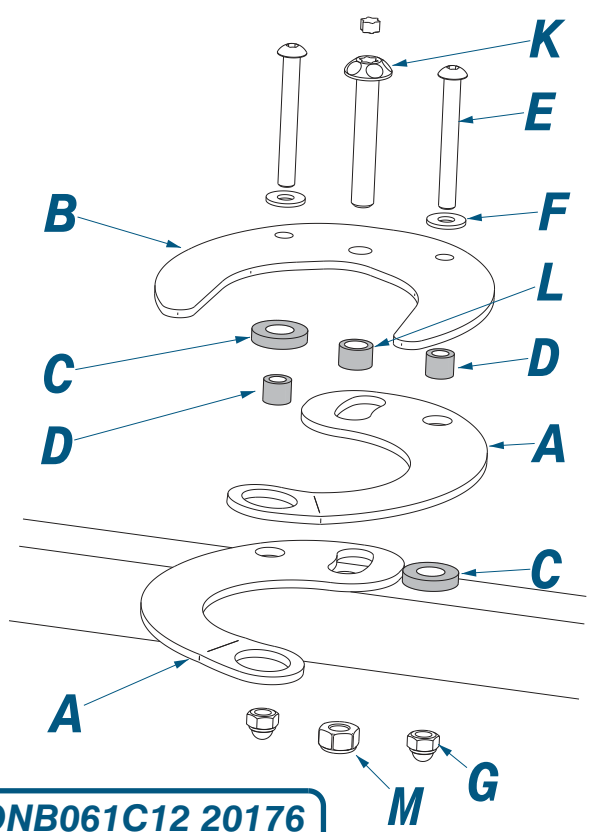

B061C12

 A x24 (PRB06101BZN)	 B x12 (PRB06102BPO)	 C x24 (EM20 10 4)	 D x24 (EM10 6 8)	 E x24 (VIBHC06 50)	 F x26 (VRM06)	 G x26 (VEH06BONY)
 H x2 (B061SE1NO)	 I x4 (EMC30I)	 J x1 (B061SE4NO)	 K x12 (VITM08 50)	 L x12 (EM12 8 8)	 M x14 (VEH08NY)	 N x2 (VRM08)
 O x1 (PRB06107PO)	 P x2 (VIBHC06 16)	 Q x2 (VITM08 80)	<p>Outils nécessaires (non fournis) (not included)</p>   			

Outils nécessaires (non fournis) (not included)

TX40

(fourni - included)

VIDEO DEMONSTRATION
B061 - M508

*non fournis
not included*